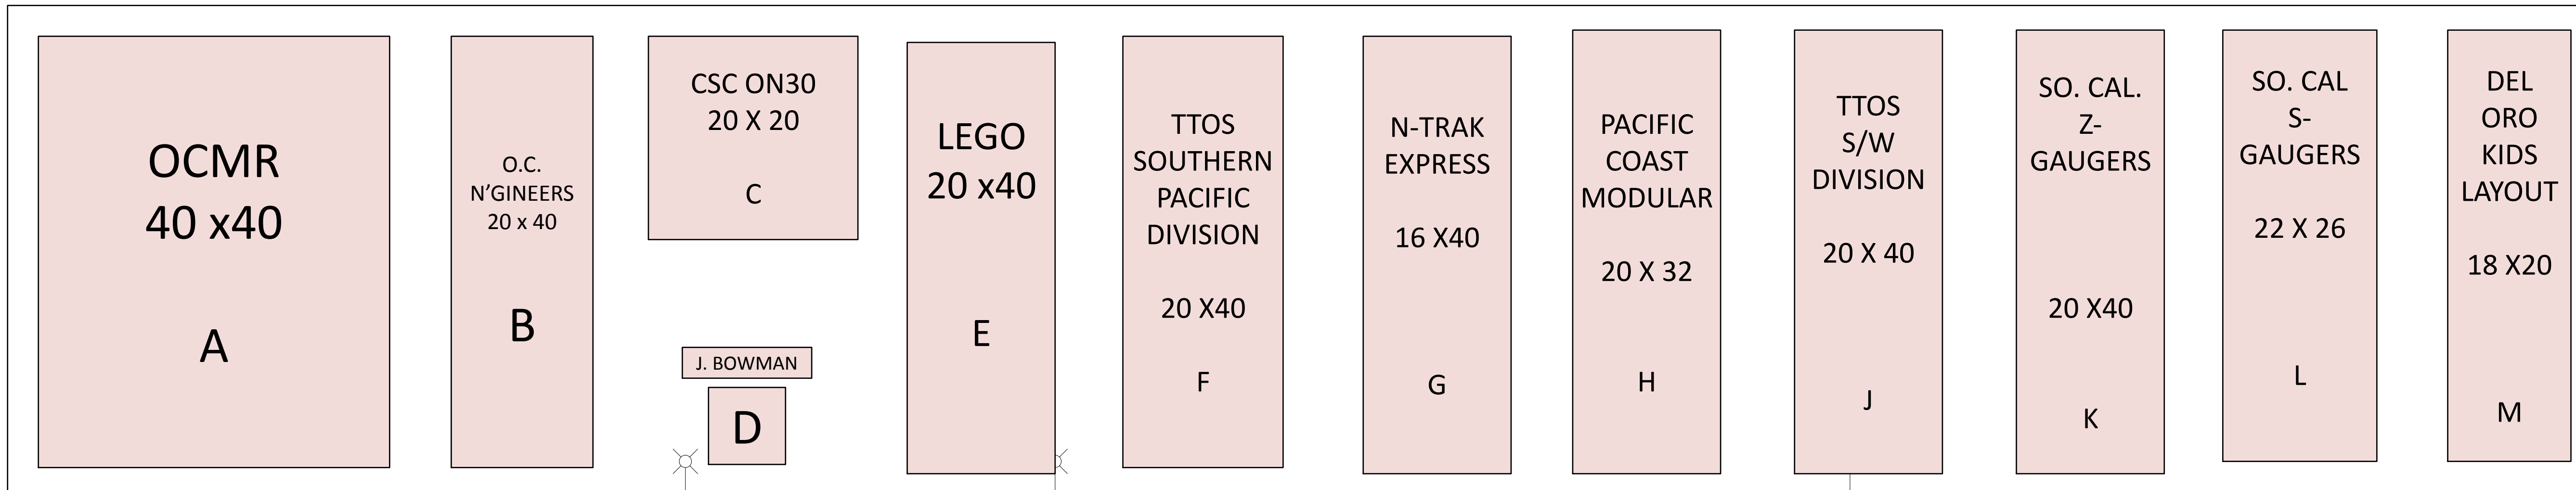

AVE

40

SANTA

FE

AVENUE

KIDS TRAIN RIDE

FOOD COURT

39 38 37 36 35 34 33

DINING CAR

FULLERTON FIRE DEPT.

41

BUDDY YOUNG LAYOUT

BIKERACK

WELCOME BOOTH

32

AMTRAK